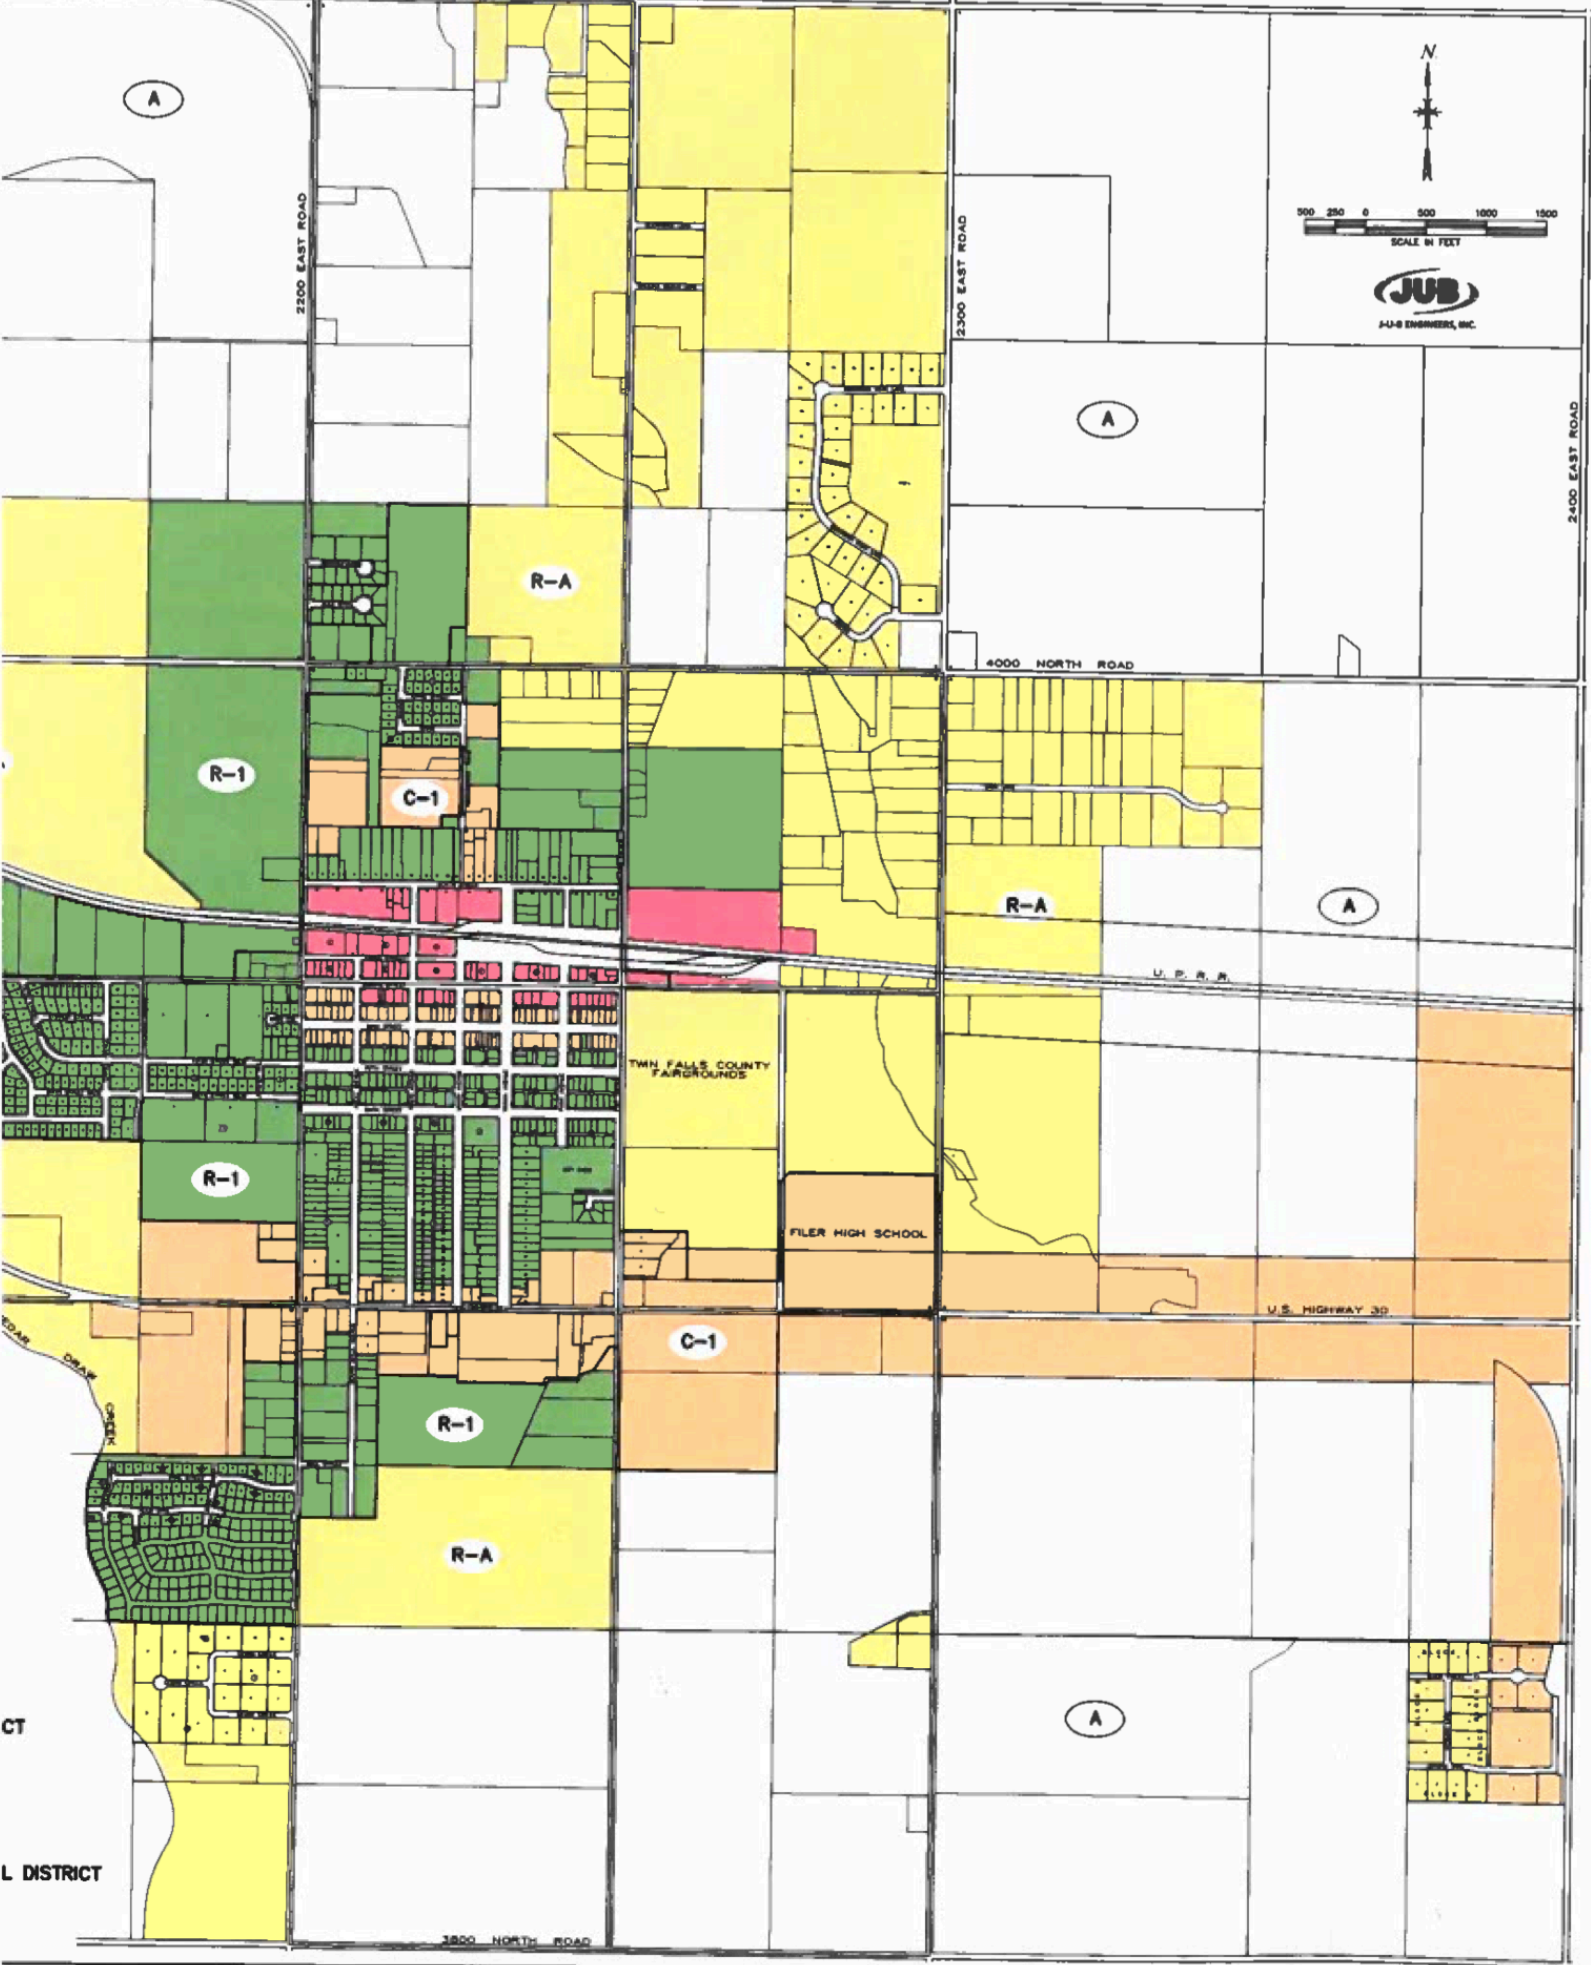

# R CITY AND AREA OF IMPACT ZONING AREA MAP

POLELINE ROAD

CT  
L DISTRICT

3800 NORTH ROAD